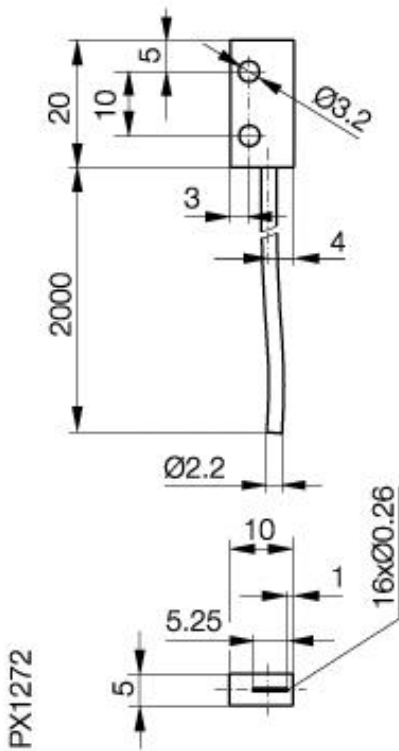

## Accessories: Fiberoptic BFO D22-LA-AD-EAK-52-02

### Mechanical Data

Measurements WxHxD or Dia x D	20x10x5
Material	brass, PE, PMMA, Aluminium
Mounting	with 2 screws M3
Diameter of glass fiber bundle	16x0,26
Max. pull force on cable	6
Least bending radius	25